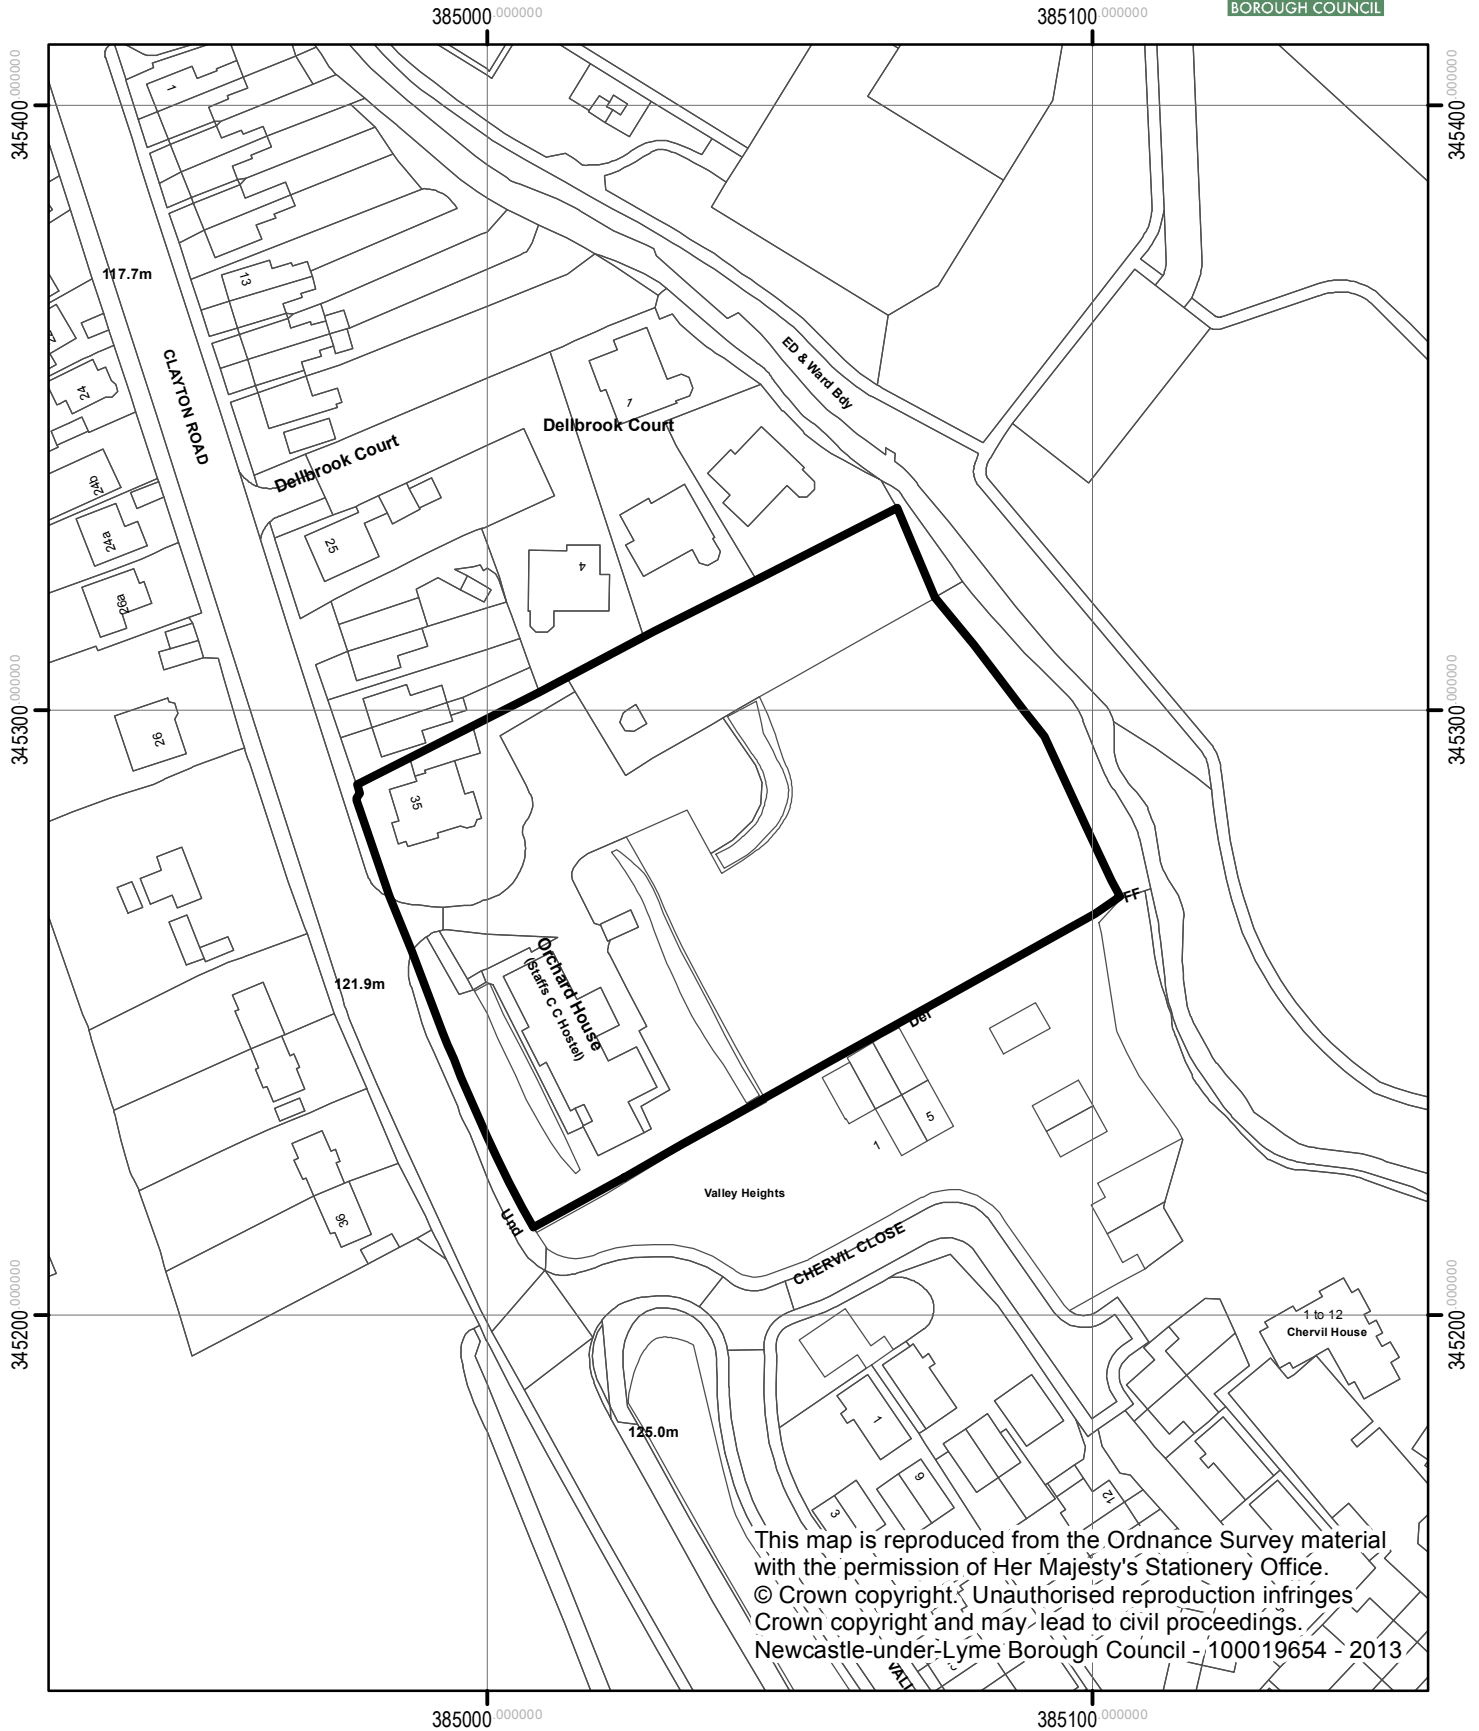

17/00194/OUT
Orchard House and 35 Clayton Road

This map is reproduced from the Ordnance Survey material with the permission of Her Majesty's Stationery Office.
© Crown copyright. Unauthorised reproduction infringes Crown copyright and may lead to civil proceedings.
Newcastle-under-Lyme Borough Council - 100019654 - 2013